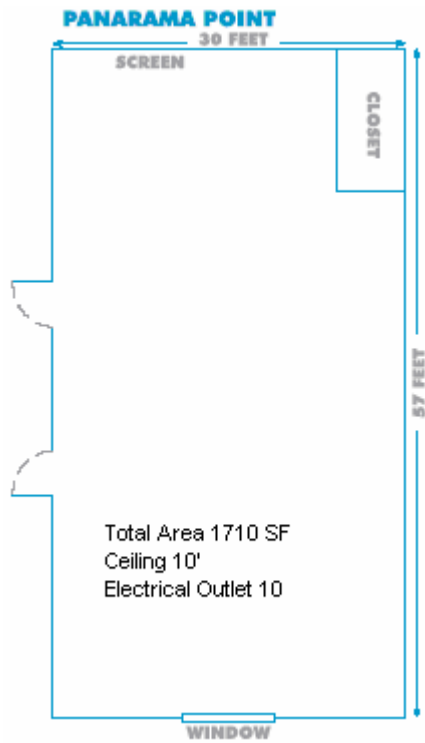

- 3800 total square feet of Conference space
- High Speed Wireless Access in All Conference Rooms
- Full Service Restaurant & Catering Services

Conference Room	Theater	Classroom	Banquet	Conference	U-Shape	Square
Mt. Sanitas	-	-	14	14	-	-
Chautauqua	40	30	32	20	20	24
Crown Rock	70	40	64	40	24	30
Panarama Point	150	90	104	80	44	48