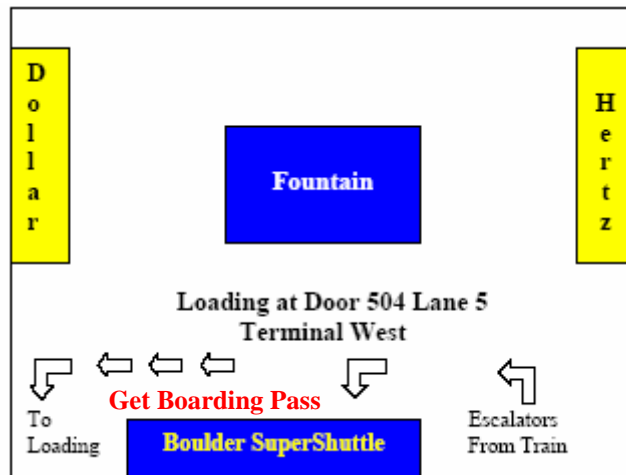

# Reserve Your Fare to The Boulder Outlook Hotel

Boulder *SUPERSHUTTLE*

1-800-BLUEVAN

Multi-Rider  
Discounts  
and Children  
Under 9  
Ride free

## Directions To The Reservation Desk At DIA Terminal For Boarding Pass Pickup

Loading Across From DOOR 504 Lane 5—TERMINAL WEST

Departing Every Hour At 10 Minutes Past The Hour—  
6:10AM—12:10AM

+ Frequent Departures On The 1/2 hour During Busy Times